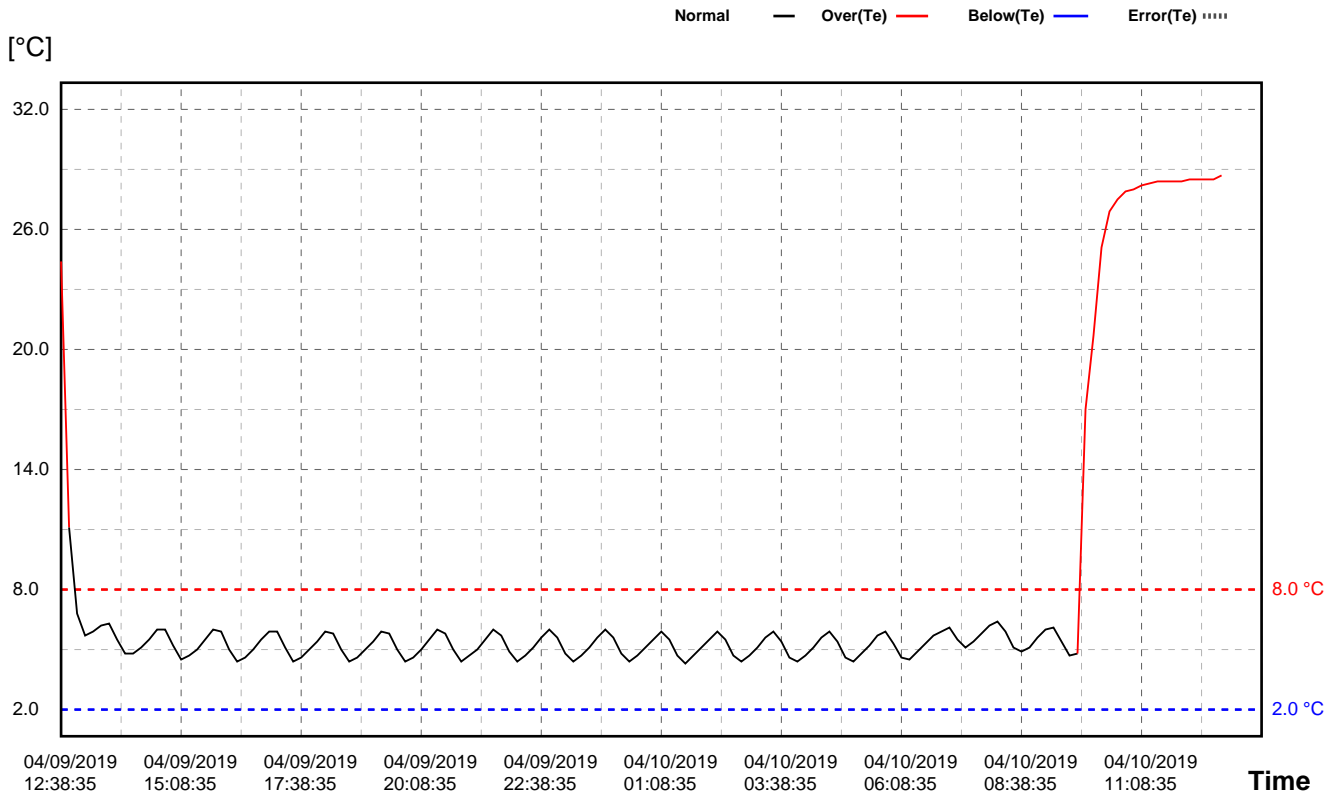

Device Information

Device Code : RC-5+ **Probe Type :** Temperature(internal)
Serial Number : EFI17BF00250 **Firmware Version :** V1.3
Mode Code : N/A

Trip Information

Trip Id : 0000001
Description : Test Buero

Mark Event

N/A

Configuration Information

Start Mode : Manual **Log Interval :** 10min
Start Delay : 0s **Ring Buffer:** Disable
Time Base : UTC +01:00 **Stop Mode :** Manual + Software

Alarm Zone	Allow Time	Alarm Type	Total Time	Violations	Status
H3:					
H2:					
H1: over 8.0 °C	0s	Sin	3hr 10min	2	ALARM
Ideal Region	unlimited		21hr		
L1: below 2.0 °C	0s	Sin	0s	0	OK
L2:					

Logging Summary

Highest : 28.7 °C **Start Time :** 04/09/2019 12:38:35
Lowest : 4.3 °C **Stop Time :** 04/10/2019 12:48:35(Temporary)
Average : 8.1 °C **Elapsed Time :** 1d 0hr 10min
MKT : 13.1 °C **Data Points :** 146
Alarm At(Te): 04/09/2019 12:38:35